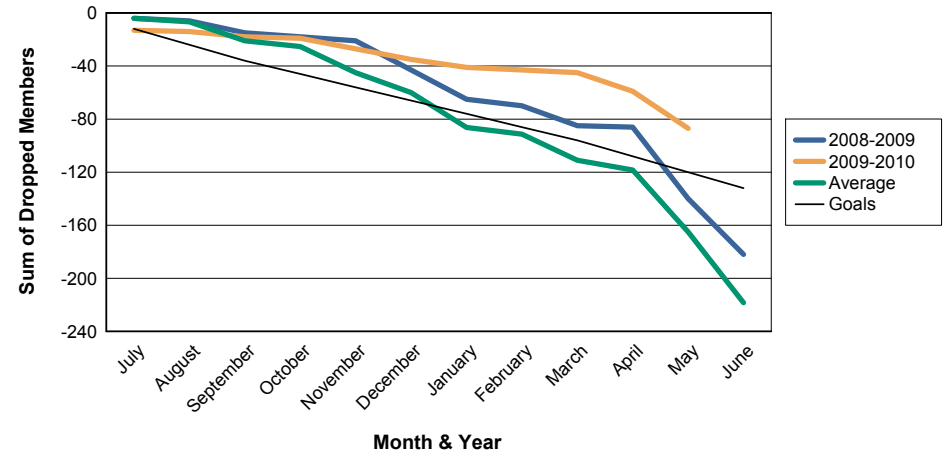

For District 118 T

Sum of Charter Members/ Month & Year

For District 118 T

3 Year Comparisons for GMT Constitutional Area 4

By GMT District

As of May 2010

Sum of New Members/ Month & Year

For District 118 T

Sum of Dropped Members/ Month & Year

For District 118 T

Sum of Net Members/ Month & Year

For District 118 T