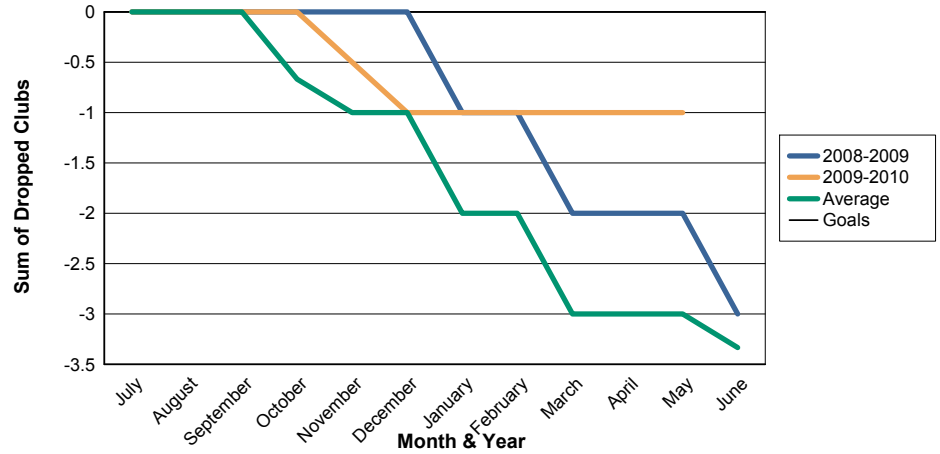

3 Year Comparisons for GMT Constitutional Area 4

By GMT District

As of May 2010

Sum of New Clubs/ Month & Year

For District 118 T

Sum of Dropped Clubs/ Month & Year

For District 118 T

Sum of Net Clubs/ Month & Year