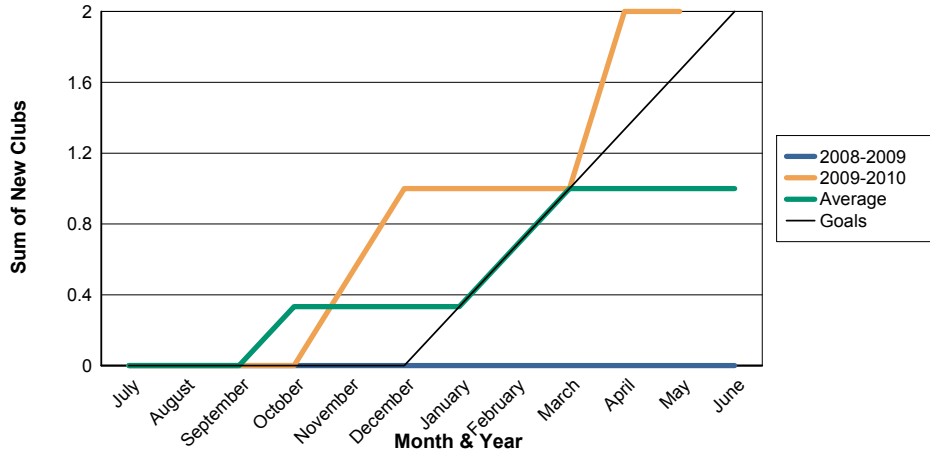

3 Year Comparisons for GMT Constitutional Area 4

By GMT District

As of May 2010

Sum of New Clubs/ Month & Year

For District 118 T

Sum of Dropped Clubs/ Month & Year

For District 118 T

Sum of Net Clubs/ Month & Year