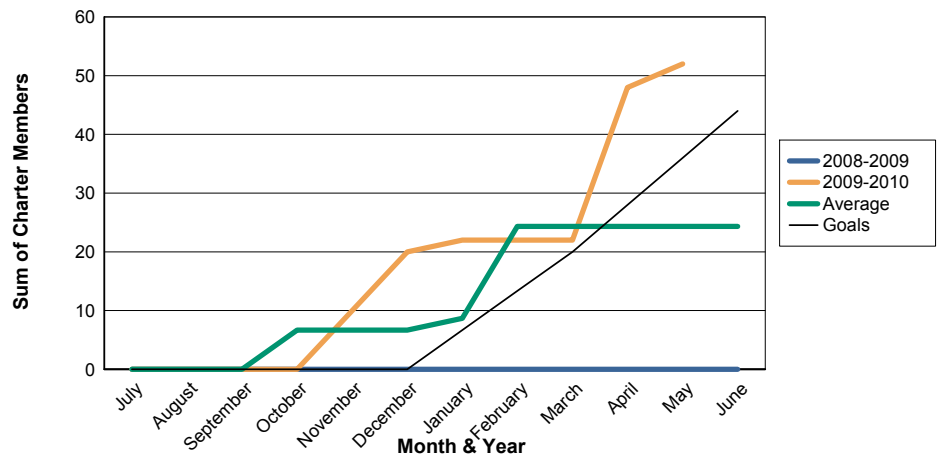

Sum of Charter Members/ Month & Year

For District 118 T