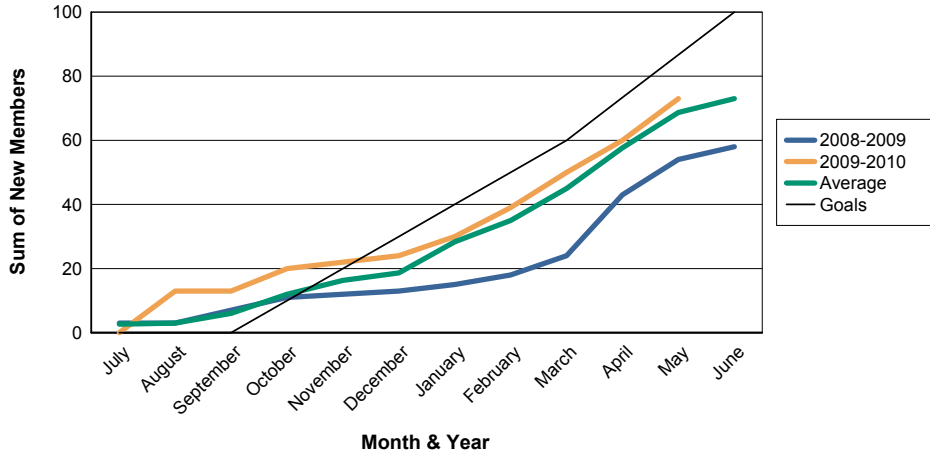

For District 118 T

Sum of Charter Members/ Month & Year

For District 118 T

3 Year Comparisons for GMT Constitutional Area 4

By GMT District

As of May 2010

Sum of New Members/ Month & Year

For District 118 T

Sum of Dropped Members/ Month & Year

For District 118 T

Sum of Net Members/ Month & Year

For District 118 T