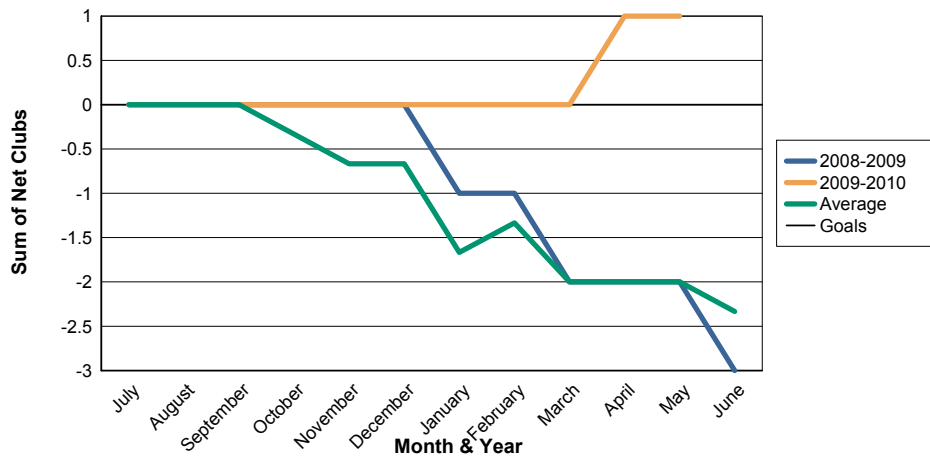

Sum of Net Clubs/ Month & Year

For District 118 T